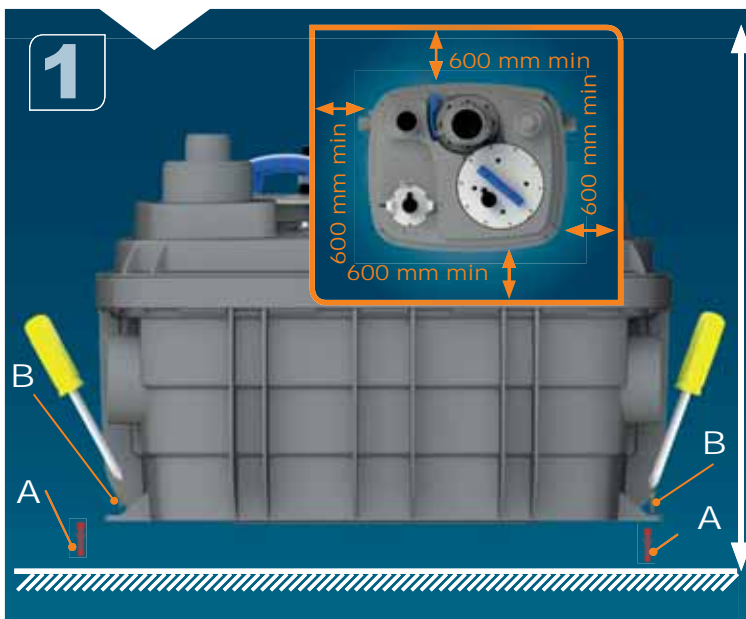

A x2	 B x2	 C x1 Ø110mm	 D x2 118x126mm	 E x4 Ø40/50mm	 F x8 40x60
 G x1 Ø100/110/125mm	 H x2 Ø100/110	 I x4 100/120	 J x1 Ø75mm	 K x2 80x100	 L x2
 M x1	 N x1	 O x1 120/140