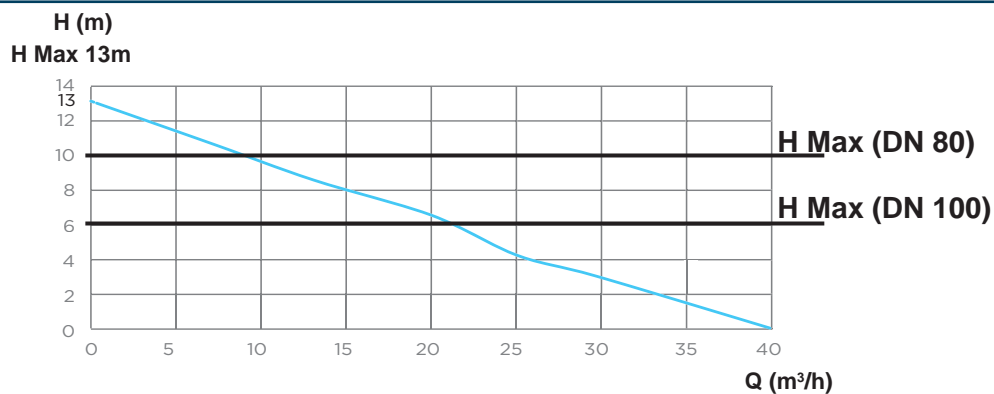

## SANICUBIC 1 VX EN 12050-1

Data specifications	
Type of current	1 phase
Voltage	220-240V
Frequency	50-60 Hz
Motor rating	2 kW
Current	8 A
Cable (4m) sensor - control box	H07RN-F 3X1,5
Cable (4m) engine - control box	H07RN-F 4G1,5
Cable (2,5m) Power supply cable	H07RN-F 3G1,5
Protection code	Station: IP68, control box: IPX4
Max. discharge height (Q=0m <sup>3</sup> /h)	13 m
Max. flow rate	40 m <sup>3</sup> /h
Max temperature	35°C (70°C , 5 min)
Free passage	50 mm
Tank volume	60 L
Useful volume	21 L
ON / OFF level activation	165 mm /65 mm
ON alarm activation	235 mm
Weight including accessories	30 kg
Discharge	Øext 110 mm
Inlet	Øext 125,110,100,50,40 mm
Ventilation	Øext 75 mm