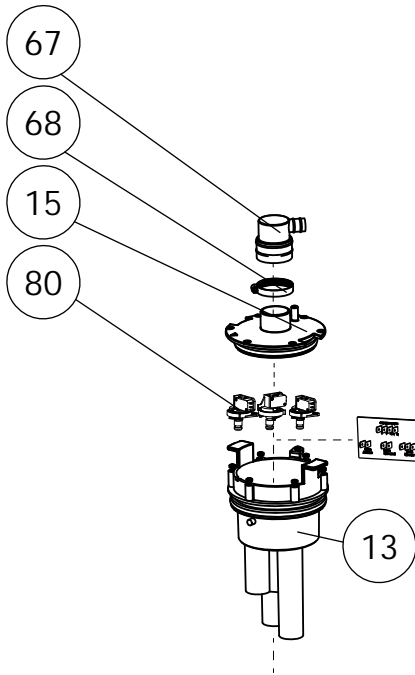

# ACCESSORIES OPTION

1

Ø110mm Ext  
For discharge pipe

2

Ø50mm Ext  
For inlet pipe

3

Ø 100mm  
or 110mm Ext.  
For inlet pipe

## SANICUBIC 1 VX EN 12050-1

Data specifications	
Type of current	1 phase
Voltage	220-240V
Frequency	50-60 Hz
Motor rating	2 kW
Current	8 A
Cable (4m) sensor - control box	H07RN-F 3X1,5
Cable (4m) engine - control box	H07RN-F 4G1,5
Cable (2,5m) Power supply cable	H07RN-F 3G1,5
Protection code	Station: IP68, control box: IPX4
Max. discharge height (Q=0m <sup>3</sup> /h)	13 m
Max. flow rate	40 m <sup>3</sup> /h
Max temperature	35°C (70°C , 5 min)
Free passage	50 mm
Tank volume	60 L
Useful volume	21 L
ON / OFF level activation	165 mm /65 mm
ON alarm activation	235 mm
Weight including accessories	30 kg
Discharge	Øext 110 mm
Inlet	Øext 125,110,100,50,40 mm
Ventilation	Øext 75 mm