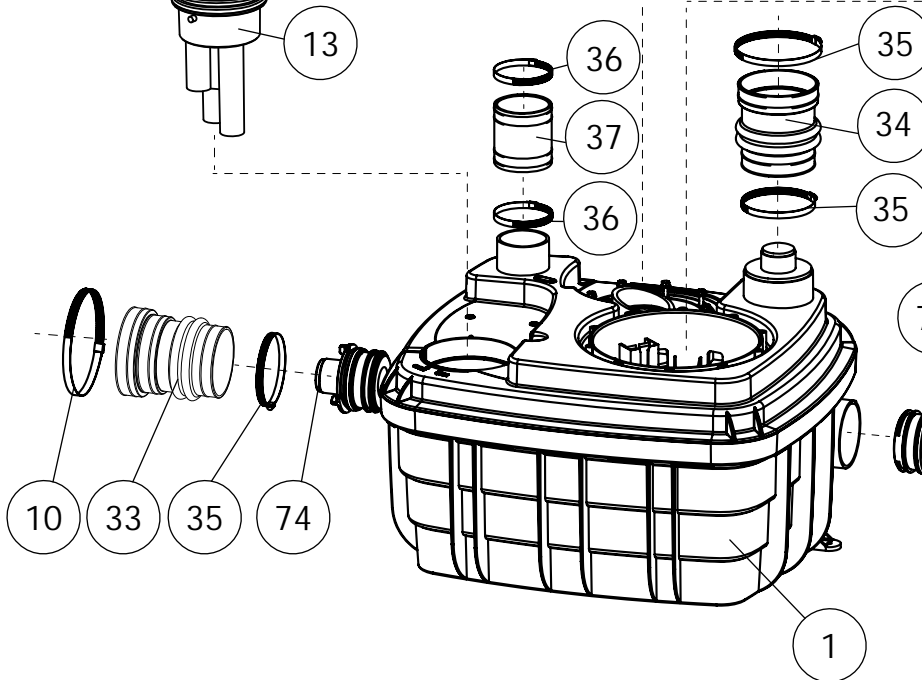

# ACCESSORIES OPTION

1

Ø110mm Ext  
For discharge pipe

2

Ø50mm Ext  
For inlet pipe

3

Ø 100mm  
or 110mm Ext.  
For inlet pipe

## SANICUBIC 1 VX EN 12050-1

Data specifications	
Type of current	1 phase
Voltage	220-240V
Frequency	50-60 Hz
Motor rating	2 kW
Current	8 A
Cable (4m) sensor - control box	H07RN-F 3X1,5
Cable (4m) engine - control box	H07RN-F 4G1,5
Cable (2,5m) Power supply cable	H07RN-F 3G1,5
Protection code	Station: IP68, control box: IPX4
Max. discharge height (Q=0m <sup>3</sup> /h)	13 m
Max. flow rate	40 m <sup>3</sup> /h
Max temperature	35°C (70°C , 5 min)
Free passage	50 mm
Tank volume	60 L
Useful volume	21 L
ON / OFF level activation	165 mm /65 mm
ON alarm activation	235 mm
Weight including accessories	30 kg
Discharge	Øext 110 mm
Inlet	Øext 125,110,100,50,40 mm
Ventilation	Øext 75 mm