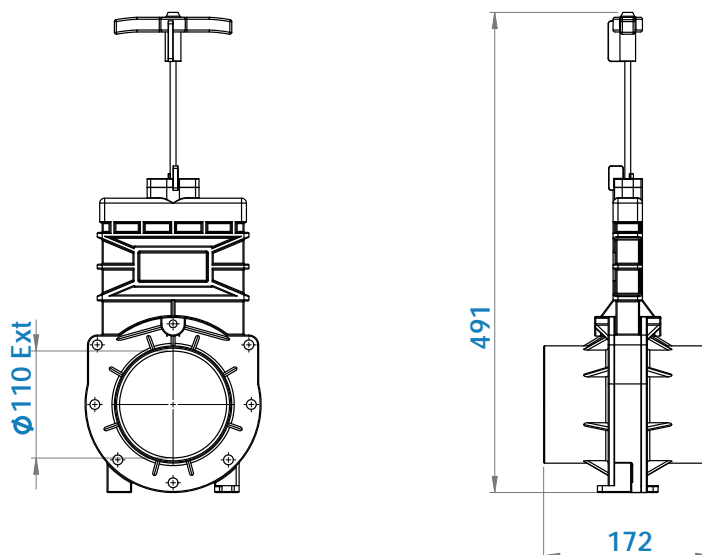

# ACCESSORIES OPTION

1

Ø110mm Ext  
For discharge pipe

2

Ø50mm Ext  
For inlet pipe

3

Ø 100mm  
or 110mm Ext.  
For inlet pipe

## SANICUBIC 1 VX EN 12050-1

Data specifications	
Type of current	1 phase
Voltage	220-240V
Frequency	50-60 Hz
Motor rating	2 kW
Current	8 A
Cable (4m) sensor - control box	H07RN-F 3X1,5
Cable (4m) engine - control box	H07RN-F 4G1,5
Cable (2,5m) Power supply cable	H07RN-F 3G1,5
Protection code	Station: IP68, control box: IPX4
Max. discharge height (Q=0m <sup>3</sup> /h)	13 m
Max. flow rate	40 m <sup>3</sup> /h
Max temperature	35°C (70°C , 5 min)
Free passage	50 mm
Tank volume	60 L
Useful volume	21 L
ON / OFF level activation	165 mm /65 mm
ON alarm activation	235 mm
Weight including accessories	30 kg
Discharge	Øext 110 mm
Inlet	Øext 125,110,100,50,40 mm
Ventilation	Øext 75 mm