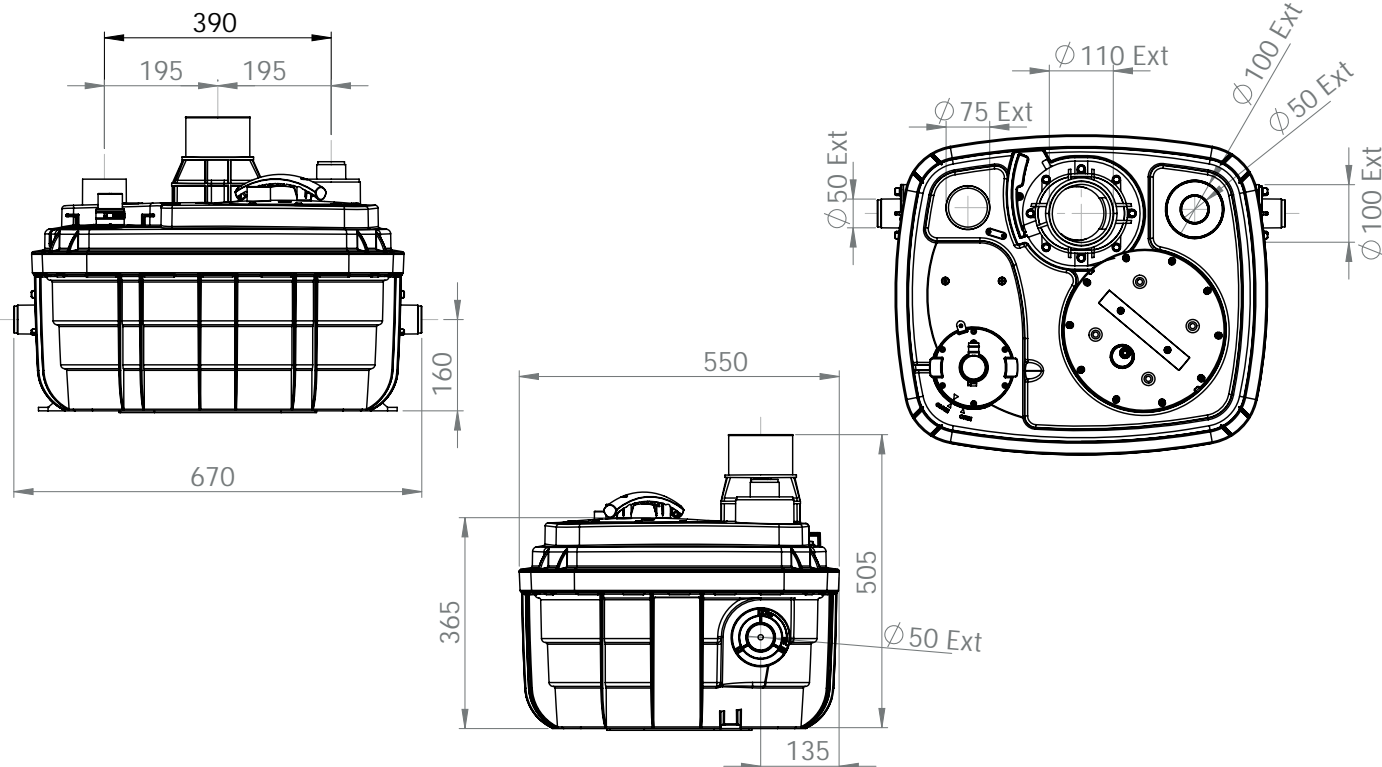

FRANCE

**SOCIÉTÉ FRANÇAISE
D'ASSAINISSEMENT**
41 bis avenue Bosquet - 75007 Paris
Tél. +33 1 44 82 39 00
Fax +33 1 44 82 39 01

UNITED KINGDOM

SANIFLO Ltd.,
Howard House, The Runway
South Ruislip Middx.,
HA4 6 SE
Tél. +44 208 842 0033
Fax +44 208 842 1671

IRELAND

SANIRISH Ltd
IDA Industrial Estate
Edenderry - County Offaly
Tél. + 353 46 9733 102
Fax + 353 46 97 33 093

AUSTRALIA

SANIFLO (Australasia) Pty Ltd
Unit 9/10, 25 Gibbes Street
Chatswood NSW 2067
Tél. +61 298 826 200
Fax +61 298 826 950

DEUTSCHLAND

SFA SANIBROY GmbH
Waldstr. 23 Geb. B5 - 63128
Dietzenbach
Tél. (060 74) 30928-0
Fax (060 74) 30928-90

ITALIA

SFA ITALIA spa
Via del Benessere, 9
27010 Sizzano (PV)
Tél. 03 82 61 81
Fax 03 82 61 8200

ESPAÑA

SFA S.L.
C/ Vinyalets, 1 - Pl. Can Vinyalets
08130 Sta. - Perpètua de Mogoda - Barcelona
Tél. +34 93 544 60 76
Fax +34 93 462 18 96

PORTUGAL

SFA, Lda.
Sintra Business Park, ed.01-1*P2710-089 SINTRA
Tél. +35 21 911 27 85
Fax +35 21 957 70 00

РОССИЯ

SFA РОССИЯ
101000 Москва - Колпачный переулок 9а
Тел. (495) 258 29 51
Факс. (495) 258 29 51

SUISSE SCHWEIZ SVIZZERA

SFA SANIBROY AG
Vorstadt 4
3380 Wangen a. A.
Tél. + 41 (0)32 631 04 74
Fax + 41 (0)32 631 04 75

BENELUX

SFA BENELUX B.V.
Industrieweg 1c-d,
6101 WS ECHT
Tél. +31 475 487100
Fax +31 475 486515

SVERIGE

SANIFLO AB
BOX 797
S-191 27 Sollentuna
Tél. +46 (0)8-404 15 30
info@saniflo.se

POLSKA

SFA POLAND Sp. z o.o.
ul. Białolecka 168
03-253 Warszawa
Tél. (+4822) 732 00 32
Fax (+4822) 751 35 16

ČESKÁ REPUBLIKA

SFA-SANIBROY, spol. s r.o.
Sokolovská 445/212, 180 00 Praha 8
Tél. +420 266 712 855
Fax, +420 266 712 856

ROMANIA

SFA SANIFLO S.R.L.
145B Foisorului Street District 3
31177 BUCURESTI
Tél. +40 256 245 092
Fax +40 256 245 029

TÜRKIYE

SFA SANIHYDRO LTD STI
Mecidiye Cad No:36-B Sevencan APT
34394 MECIDIYEKÖY - ISTANBUL
Tél. +90 212 275 30 88
Fax, +90 212 275 90 58

CHINA

SFA 中国
上海市静安区石门二路333弄3号振安
广场恒安大厦27C (200041)
Tél. +86(0)21 6218 8969
Fax. +86(0)21 6218 8970

KOREA

www.SFA.biz
sales@saniflo-korea.kr

South Africa

Saniflo Africa (PTY) Ltd
Unit A6 , Spearhead Business Park
Cnr. Freedom Way & Montague Drive
Montague Gardens, 7441
Tél : +27 (0) 21 286 00 28
www.saniflo.co.za

BRAZIL

SFA Brasil Equipamentos Sanitários,
Rua Maria Figueiredo 595
CEP 04002-003 SAO PAULO / SP
Tél. (11) 3052-2292
santrit@sanitrit.com.br

NEW ZEALAND

Saniflo New Zealand Ltd
PO Box 383 Royal Oak,
Auckland 1345
Tél : 09 390 4615
Fax : +61 2 9882 6950

SERVICE HELPLINES