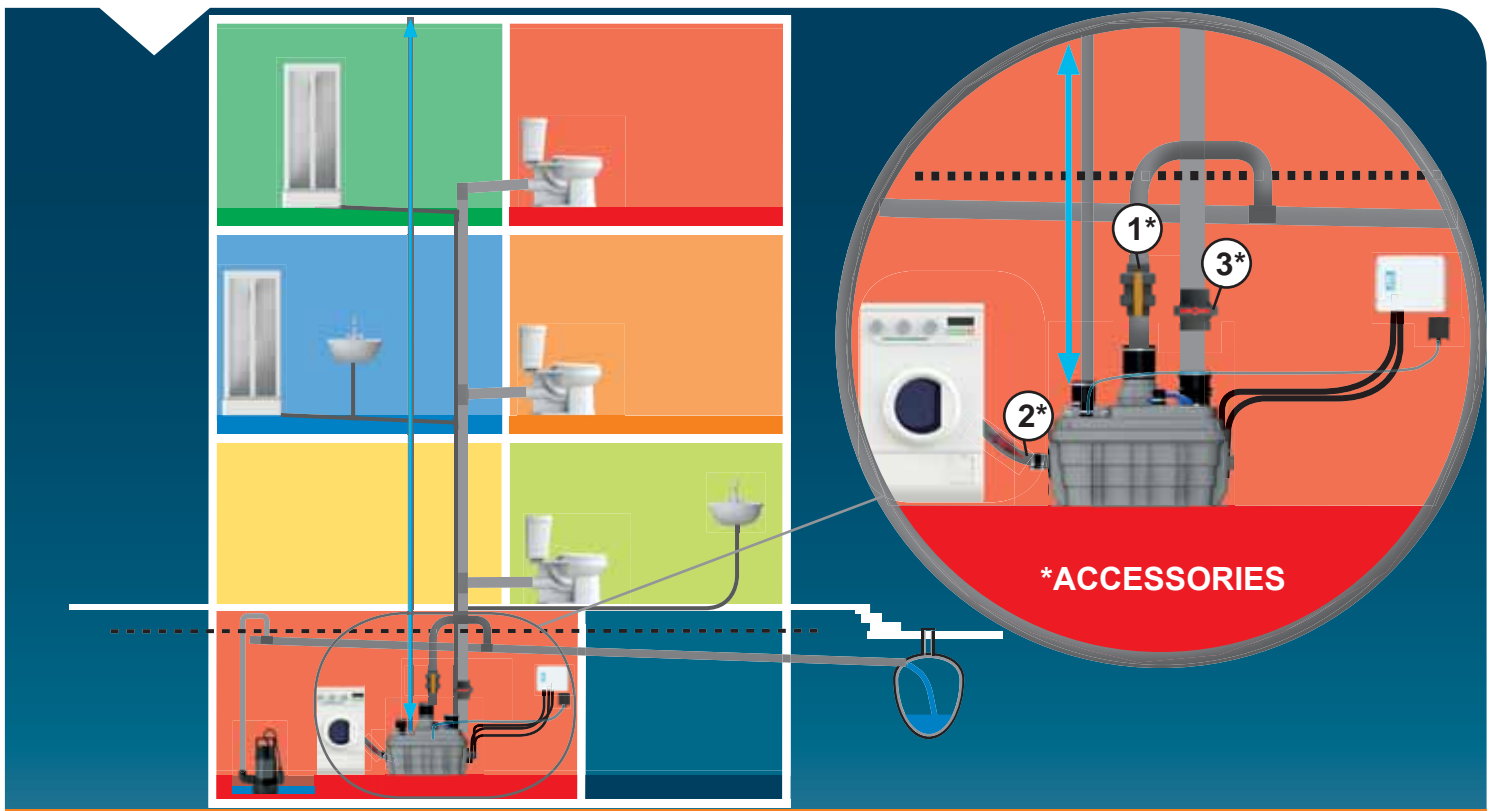

A x2	 B x2	 C x1 Ø110mm	 D x2 118x126mm	 E x4 Ø40/50mm	 F x8 40x60
 G x1 Ø100/110/125mm	 H x2 Ø100/110	 I x4 100/120	 J x1 Ø75mm	 K x2 80x100	 L x2
 M x1	 N x1	 O x1 120/140