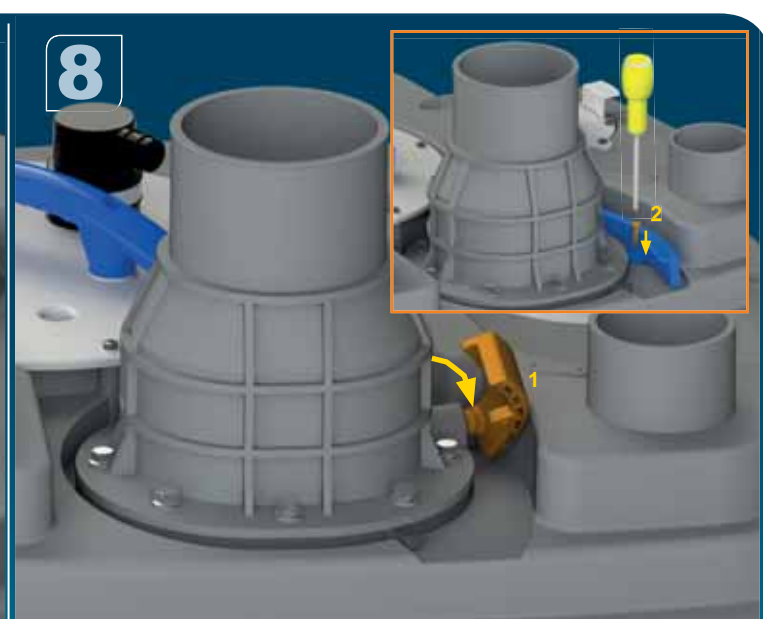

# ACCESSORIES OPTION

1

Ø110mm Ext  
For discharge pipe

2

Ø50mm Ext  
For inlet pipe

3

Ø 100mm  
or 110mm Ext.  
For inlet pipe