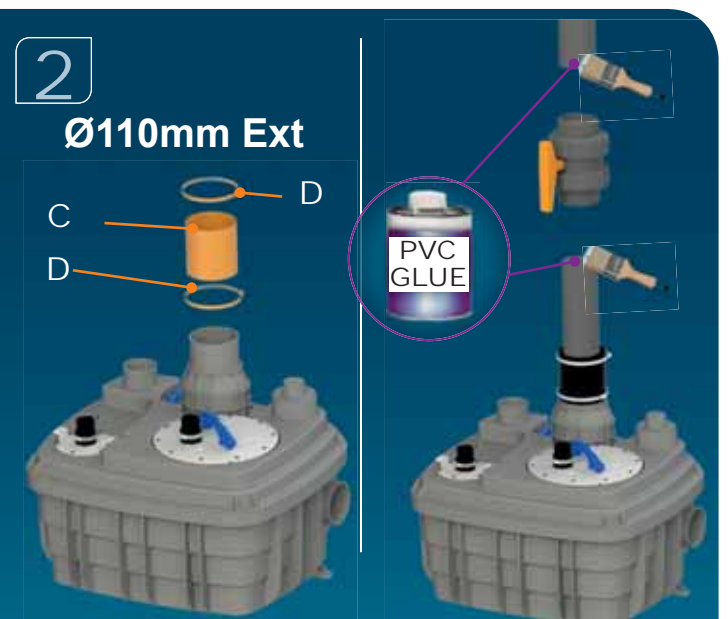

**RO** MANUAL DE INSTALARE

**CZ** NÁVOD K INSTALACI A POUŽÍVÁNÍ

**TR** KURULUM KILAVUZU

**EL** ΟΔΗΓΙΕΣ ΕΓΚΑΤΑΣΤΑΣΗΣ

**CN** 指南以备用

**KR**

CE

- |  |  |   |  |   |  |
|--|--|---|--|---|--|
| <br>A<br>x2                    | <br>B<br>x2              | <br>C<br>x1<br>Ø110mm   | <br>D<br>x2<br>118x126mm | <br>E<br>x4<br>Ø40/50mm | <br>F<br>x8<br>40x60 |
| <br>G<br>x1<br>Ø100/110/125mm | <br>H<br>x2<br>Ø100/110 | <br>I<br>x4<br>100/120 | <br>J<br>x1<br>Ø75mm    | <br>K<br>x2<br>80x100  | <br>L<br>x2         |
| <br>M<br>x1                   | <br>N<br>x1             | <br>O<br>x1<br>120/140 |                       |   |  |

## SANICUBIC 1 VX EN 12050-1

Data specifications	
Type of current	1 phase
Voltage	220-240V
Frequency	50-60 Hz
Motor rating	2 kW
Current	8 A
Cable (4m) sensor - control box	H07RN-F 3X1,5
Cable (4m) engine - control box	H07RN-F 4G1,5
Cable (2,5m) Power supply cable	H07RN-F 3G1,5
Protection code	Station: IP68, control box: IPX4
Max. discharge height (Q=0m <sup>3</sup> /h)	13 m
Max. flow rate	40 m <sup>3</sup> /h
Max temperature	35°C (70°C , 5 min)
Free passage	50 mm
Tank volume	60 L
Useful volume	21 L
ON / OFF level activation	165 mm /65 mm
ON alarm activation	235 mm
Weight including accessories	30 kg
Discharge	Øext 110 mm
Inlet	Øext 125,110,100,50,40 mm
Ventilation	Øext 75 mm