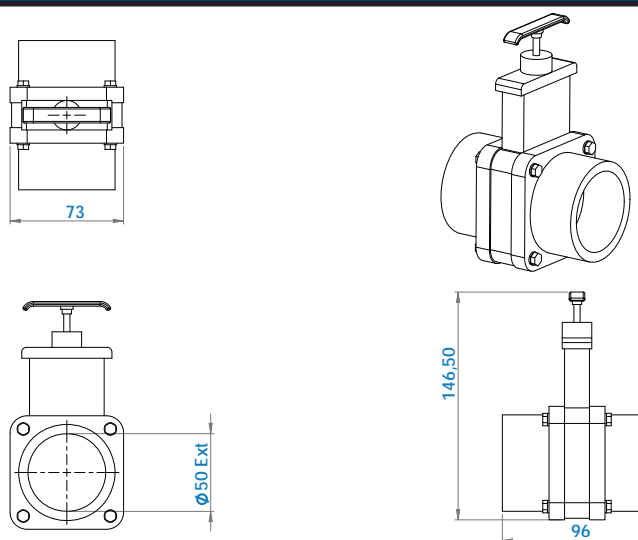

# ACCESSORIES OPTION

1

Ø110mm Ext  
For discharge pipe

2

Ø50mm Ext  
For inlet pipe

3

Ø 100mm  
or 110mm Ext.  
For inlet pipe

## SANICUBIC 1 VX EN 12050-1

Data specifications	
Type of current	1 phase
Voltage	220-240V
Frequency	50-60 Hz
Motor rating	2 kW
Current	8 A
Cable (4m) sensor - control box	H07RN-F 3X1,5
Cable (4m) engine - control box	H07RN-F 4G1,5
Cable (2,5m) Power supply cable	H07RN-F 3G1,5
Protection code	Station: IP68, control box: IPX4
Max. discharge height (Q=0m <sup>3</sup> /h)	13 m
Max. flow rate	40 m <sup>3</sup> /h
Max temperature	35°C (70°C , 5 min)
Free passage	50 mm
Tank volume	60 L
Useful volume	21 L
ON / OFF level activation	165 mm /65 mm
ON alarm activation	235 mm
Weight including accessories	30 kg
Discharge	Øext 110 mm
Inlet	Øext 125,110,100,50,40 mm
Ventilation	Øext 75 mm