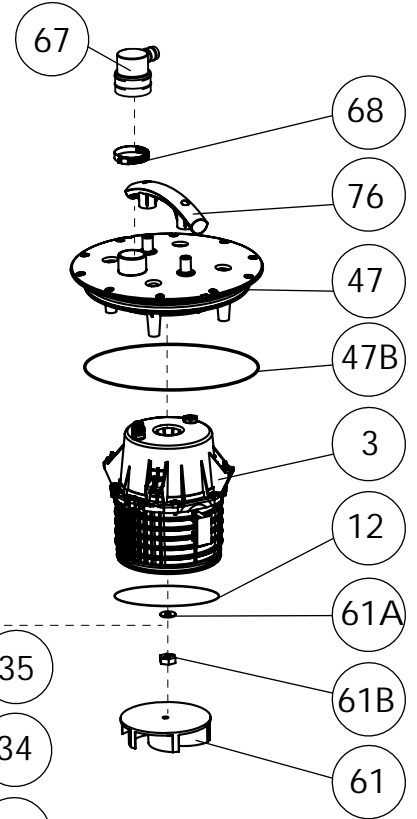

# ACCESSORIES OPTION

1

Ø110mm Ext  
For discharge pipe

2

Ø50mm Ext  
For inlet pipe

3

Ø 100mm  
or 110mm Ext.  
For inlet pipe

## SANICUBIC 1 VX EN 12050-1

Data specifications	
Type of current	1 phase
Voltage	220-240V
Frequency	50-60 Hz
Motor rating	2 kW
Current	8 A
Cable (4m) sensor - control box	H07RN-F 3X1,5
Cable (4m) engine - control box	H07RN-F 4G1,5
Cable (2,5m) Power supply cable	H07RN-F 3G1,5
Protection code	Station: IP68, control box: IPX4
Max. discharge height (Q=0m <sup>3</sup> /h)	13 m
Max. flow rate	40 m <sup>3</sup> /h
Max temperature	35°C (70°C , 5 min)
Free passage	50 mm
Tank volume	60 L
Useful volume	21 L
ON / OFF level activation	165 mm /65 mm
ON alarm activation	235 mm
Weight including accessories	30 kg
Discharge	Øext 110 mm
Inlet	Øext 125,110,100,50,40 mm
Ventilation	Øext 75 mm