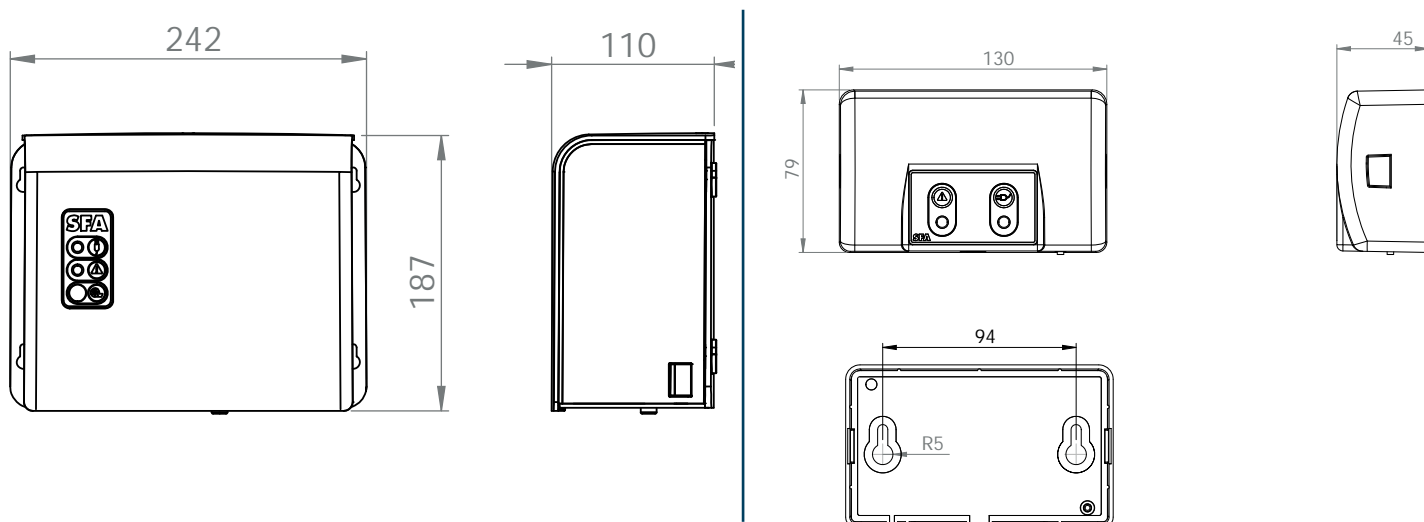

# ACCESSORIES OPTION

1

Ø110mm Ext  
For discharge pipe

2

Ø50mm Ext  
For inlet pipe

3

Ø 100mm  
or 110mm Ext.  
For inlet pipe

## SANICUBIC 1 VX EN 12050-1

Data specifications	
Type of current	1 phase
Voltage	220-240V
Frequency	50-60 Hz
Motor rating	2 kW
Current	8 A
Cable (4m) sensor - control box	H07RN-F 3X1,5
Cable (4m) engine - control box	H07RN-F 4G1,5
Cable (2,5m) Power supply cable	H07RN-F 3G1,5
Protection code	Station: IP68, control box: IPX4
Max. discharge height (Q=0m <sup>3</sup> /h)	13 m
Max. flow rate	40 m <sup>3</sup> /h
Max temperature	35°C (70°C , 5 min)
Free passage	50 mm
Tank volume	60 L
Useful volume	21 L
ON / OFF level activation	165 mm /65 mm
ON alarm activation	235 mm
Weight including accessories	30 kg
Discharge	Øext 110 mm
Inlet	Øext 125,110,100,50,40 mm
Ventilation	Øext 75 mm