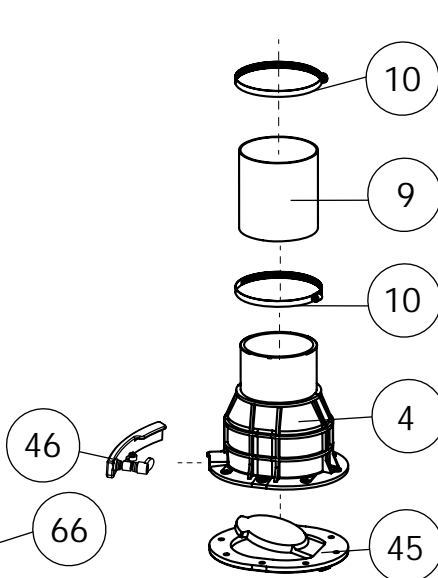

# ACCESSORIES OPTION

1

Ø110mm Ext  
For discharge pipe

2

Ø50mm Ext  
For inlet pipe

3

Ø 100mm  
or 110mm Ext.  
For inlet pipe

## SANICUBIC 1 VX EN 12050-1

Data specifications	
Type of current	1 phase
Voltage	220-240V
Frequency	50-60 Hz
Motor rating	2 kW
Current	8 A
Cable (4m) sensor - control box	H07RN-F 3X1,5
Cable (4m) engine - control box	H07RN-F 4G1,5
Cable (2,5m) Power supply cable	H07RN-F 3G1,5
Protection code	Station: IP68, control box: IPX4
Max. discharge height (Q=0m <sup>3</sup> /h)	13 m
Max. flow rate	40 m <sup>3</sup> /h
Max temperature	35°C (70°C , 5 min)
Free passage	50 mm
Tank volume	60 L
Useful volume	21 L
ON / OFF level activation	165 mm /65 mm
ON alarm activation	235 mm
Weight including accessories	30 kg
Discharge	Øext 110 mm
Inlet	Øext 125,110,100,50,40 mm
Ventilation	Øext 75 mm