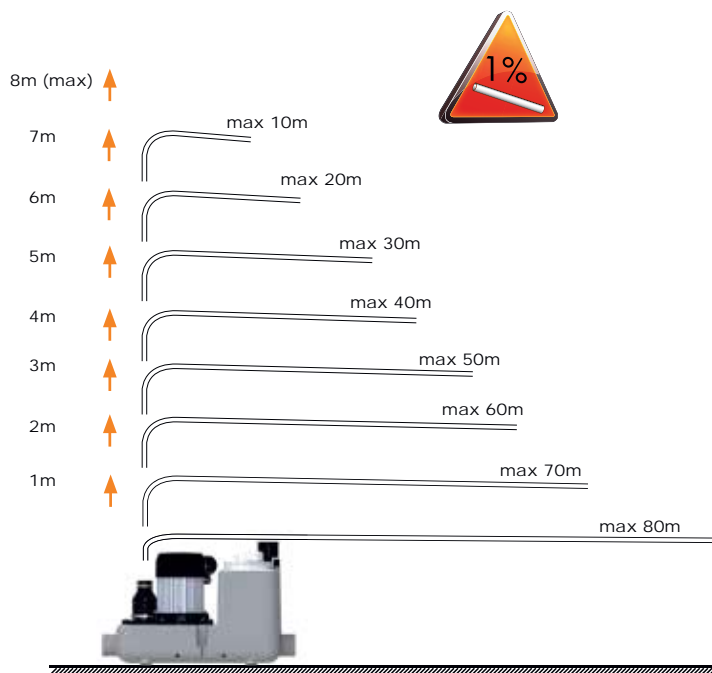

*option

max 1,5 m

max 5 m

*option

SANICOM 1
220-240 V - 50-60 Hz
750W - CLASS 1
10Kg
Max temperature:
90°C for 5Min

SERVICE HELPLINES

France
Tel. 01 44 82 25 55
Fax. 03 44 94 46 19

United Kingdom
Tel. 08457 650011 (Call from a land line)
Fax. 020 8842 1671