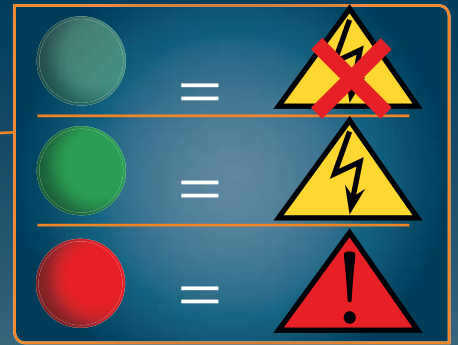

*option

max 1,5 m

max 5 m

*option

SANICOM 1
220-240 V - 50-60 Hz
750W - CLASS 1
10Kg
Max temperature:
90°C for 5Min

SERVICE HELPLINES

France
Tel. 01 44 82 25 55
Fax. 03 44 94 46 19

United Kingdom
Tel. 08457 650011 (Call from a land line)
Fax. 020 8842 1671