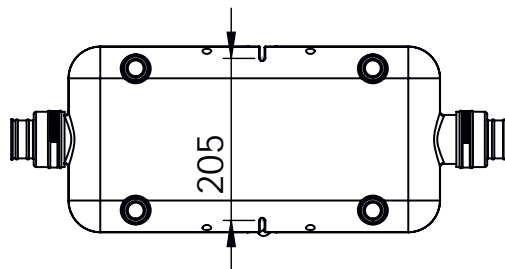

*option

max 1,5 m

max 5 m

*option

SANICOM 1
220-240 V - 50-60 Hz
750W - CLASS 1
10Kg
Max temperature:
90°C for 5Min

SERVICE HELPLINES

France
Tel. 01 44 82 25 55
Fax. 03 44 94 46 19

United Kingdom
Tel. 08457 650011 (Call from a land line)
Fax. 020 8842 1671