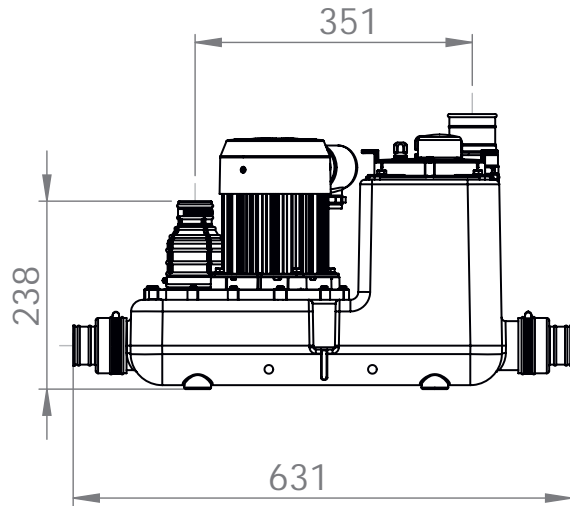

SANICOM 1
220-240 V - 50-60 Hz
750W - CLASS 1
10Kg
Max temperature:
90°C for 5Min