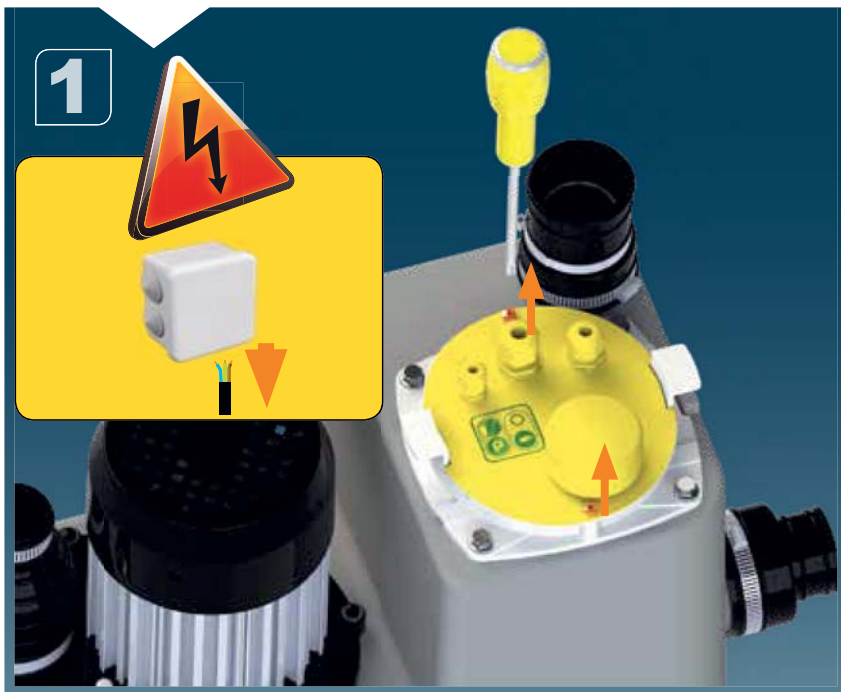

*option

max 1,5 m

max 5 m

*option

SANICOM 1
220-240 V - 50-60 Hz
750W - CLASS 1
10Kg
Max temperature:
90°C for 5Min

SERVICE HELPLINES

France
Tel. 01 44 82 25 55
Fax. 03 44 94 46 19

United Kingdom
Tel. 08457 650011 (Call from a land line)
Fax. 020 8842 1671