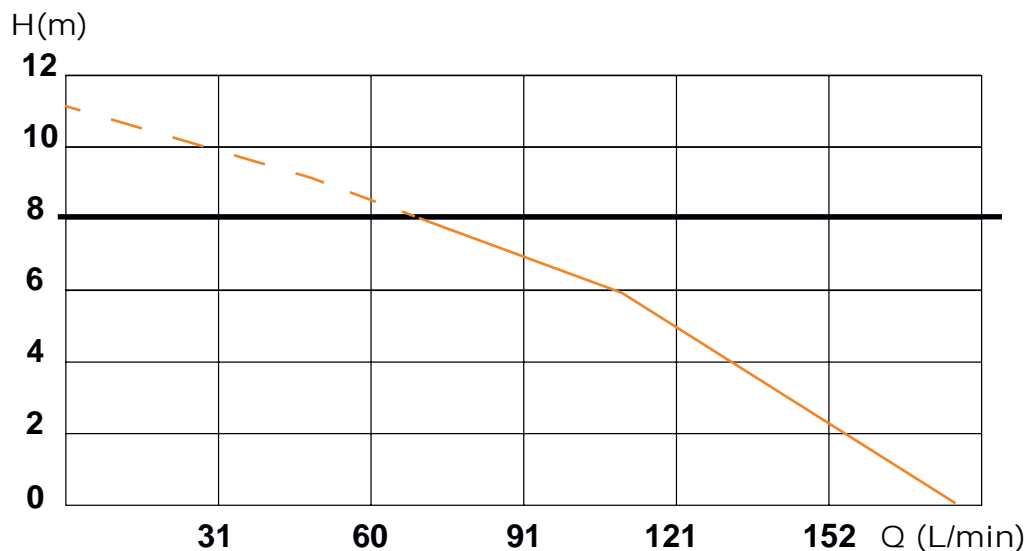

*option

max 1,5 m

max 5 m

*option

SANICOM 1
220-240 V - 50-60 Hz
750W - CLASS 1
10Kg
Max temperature:
90°C for 5Min

SERVICE HELPLINES

France
Tel. 01 44 82 25 55
Fax. 03 44 94 46 19

United Kingdom
Tel. 08457 650011 (Call from a land line)
Fax. 020 8842 1671