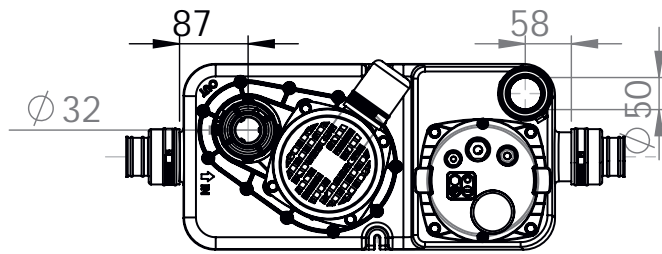

*option

max 1,5 m

max 5 m

*option

SANICOM 1
220-240 V - 50-60 Hz
750W - CLASS 1
10Kg
Max temperature:
90°C for 5Min

SERVICE HELPLINES

France
Tel. 01 44 82 25 55
Fax. 03 44 94 46 19

United Kingdom
Tel. 08457 650011 (Call from a land line)
Fax. 020 8842 1671