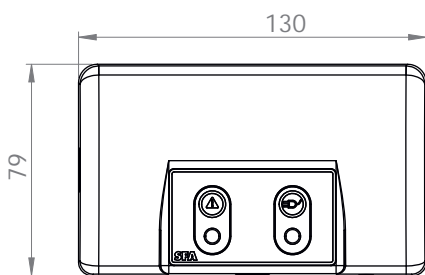

*option

max 1,5 m

max 5 m

*option

SANICOM 1
220-240 V - 50-60 Hz
750W - CLASS 1
10Kg
Max temperature:
90°C for 5Min

SERVICE HELPLINES

France
Tel. 01 44 82 25 55
Fax. 03 44 94 46 19

United Kingdom
Tel. 08457 650011 (Call from a land line)
Fax. 020 8842 1671