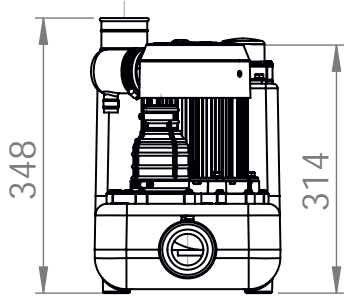

*option

max 1,5 m

max 5 m

*option

SANICOM 1
220-240 V - 50-60 Hz
750W - CLASS 1
10Kg
Max temperature:
90°C for 5Min

SERVICE HELPLINES

France
Tel. 01 44 82 25 55
Fax. 03 44 94 46 19

United Kingdom
Tel. 08457 650011 (Call from a land line)
Fax. 020 8842 1671