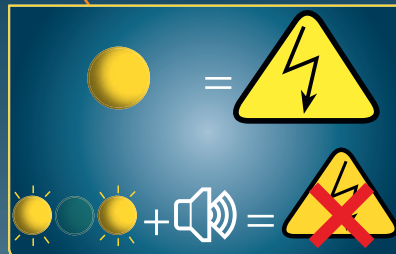

*option

max 1,5 m

max 5 m

*option

SANICOM 1
220-240 V - 50-60 Hz
750W - CLASS 1
10Kg
Max temperature:
90°C for 5Min

SERVICE HELPLINES

France
Tel. 01 44 82 25 55
Fax. 03 44 94 46 19

United Kingdom
Tel. 08457 650011 (Call from a land line)
Fax. 020 8842 1671