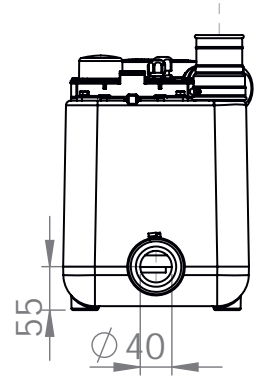

SANICOM 1
220-240 V - 50-60 Hz
750W - CLASS 1
10Kg
Max temperature:
90°C for 5Min