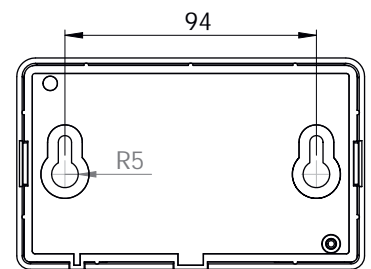

*option

max 1,5 m

max 5 m

*option

SANICOM 1
220-240 V - 50-60 Hz
750W - CLASS 1
10Kg
Max temperature:
90°C for 5Min

SERVICE HELPLINES

France
Tel. 01 44 82 25 55
Fax. 03 44 94 46 19

United Kingdom
Tel. 08457 650011 (Call from a land line)
Fax. 020 8842 1671